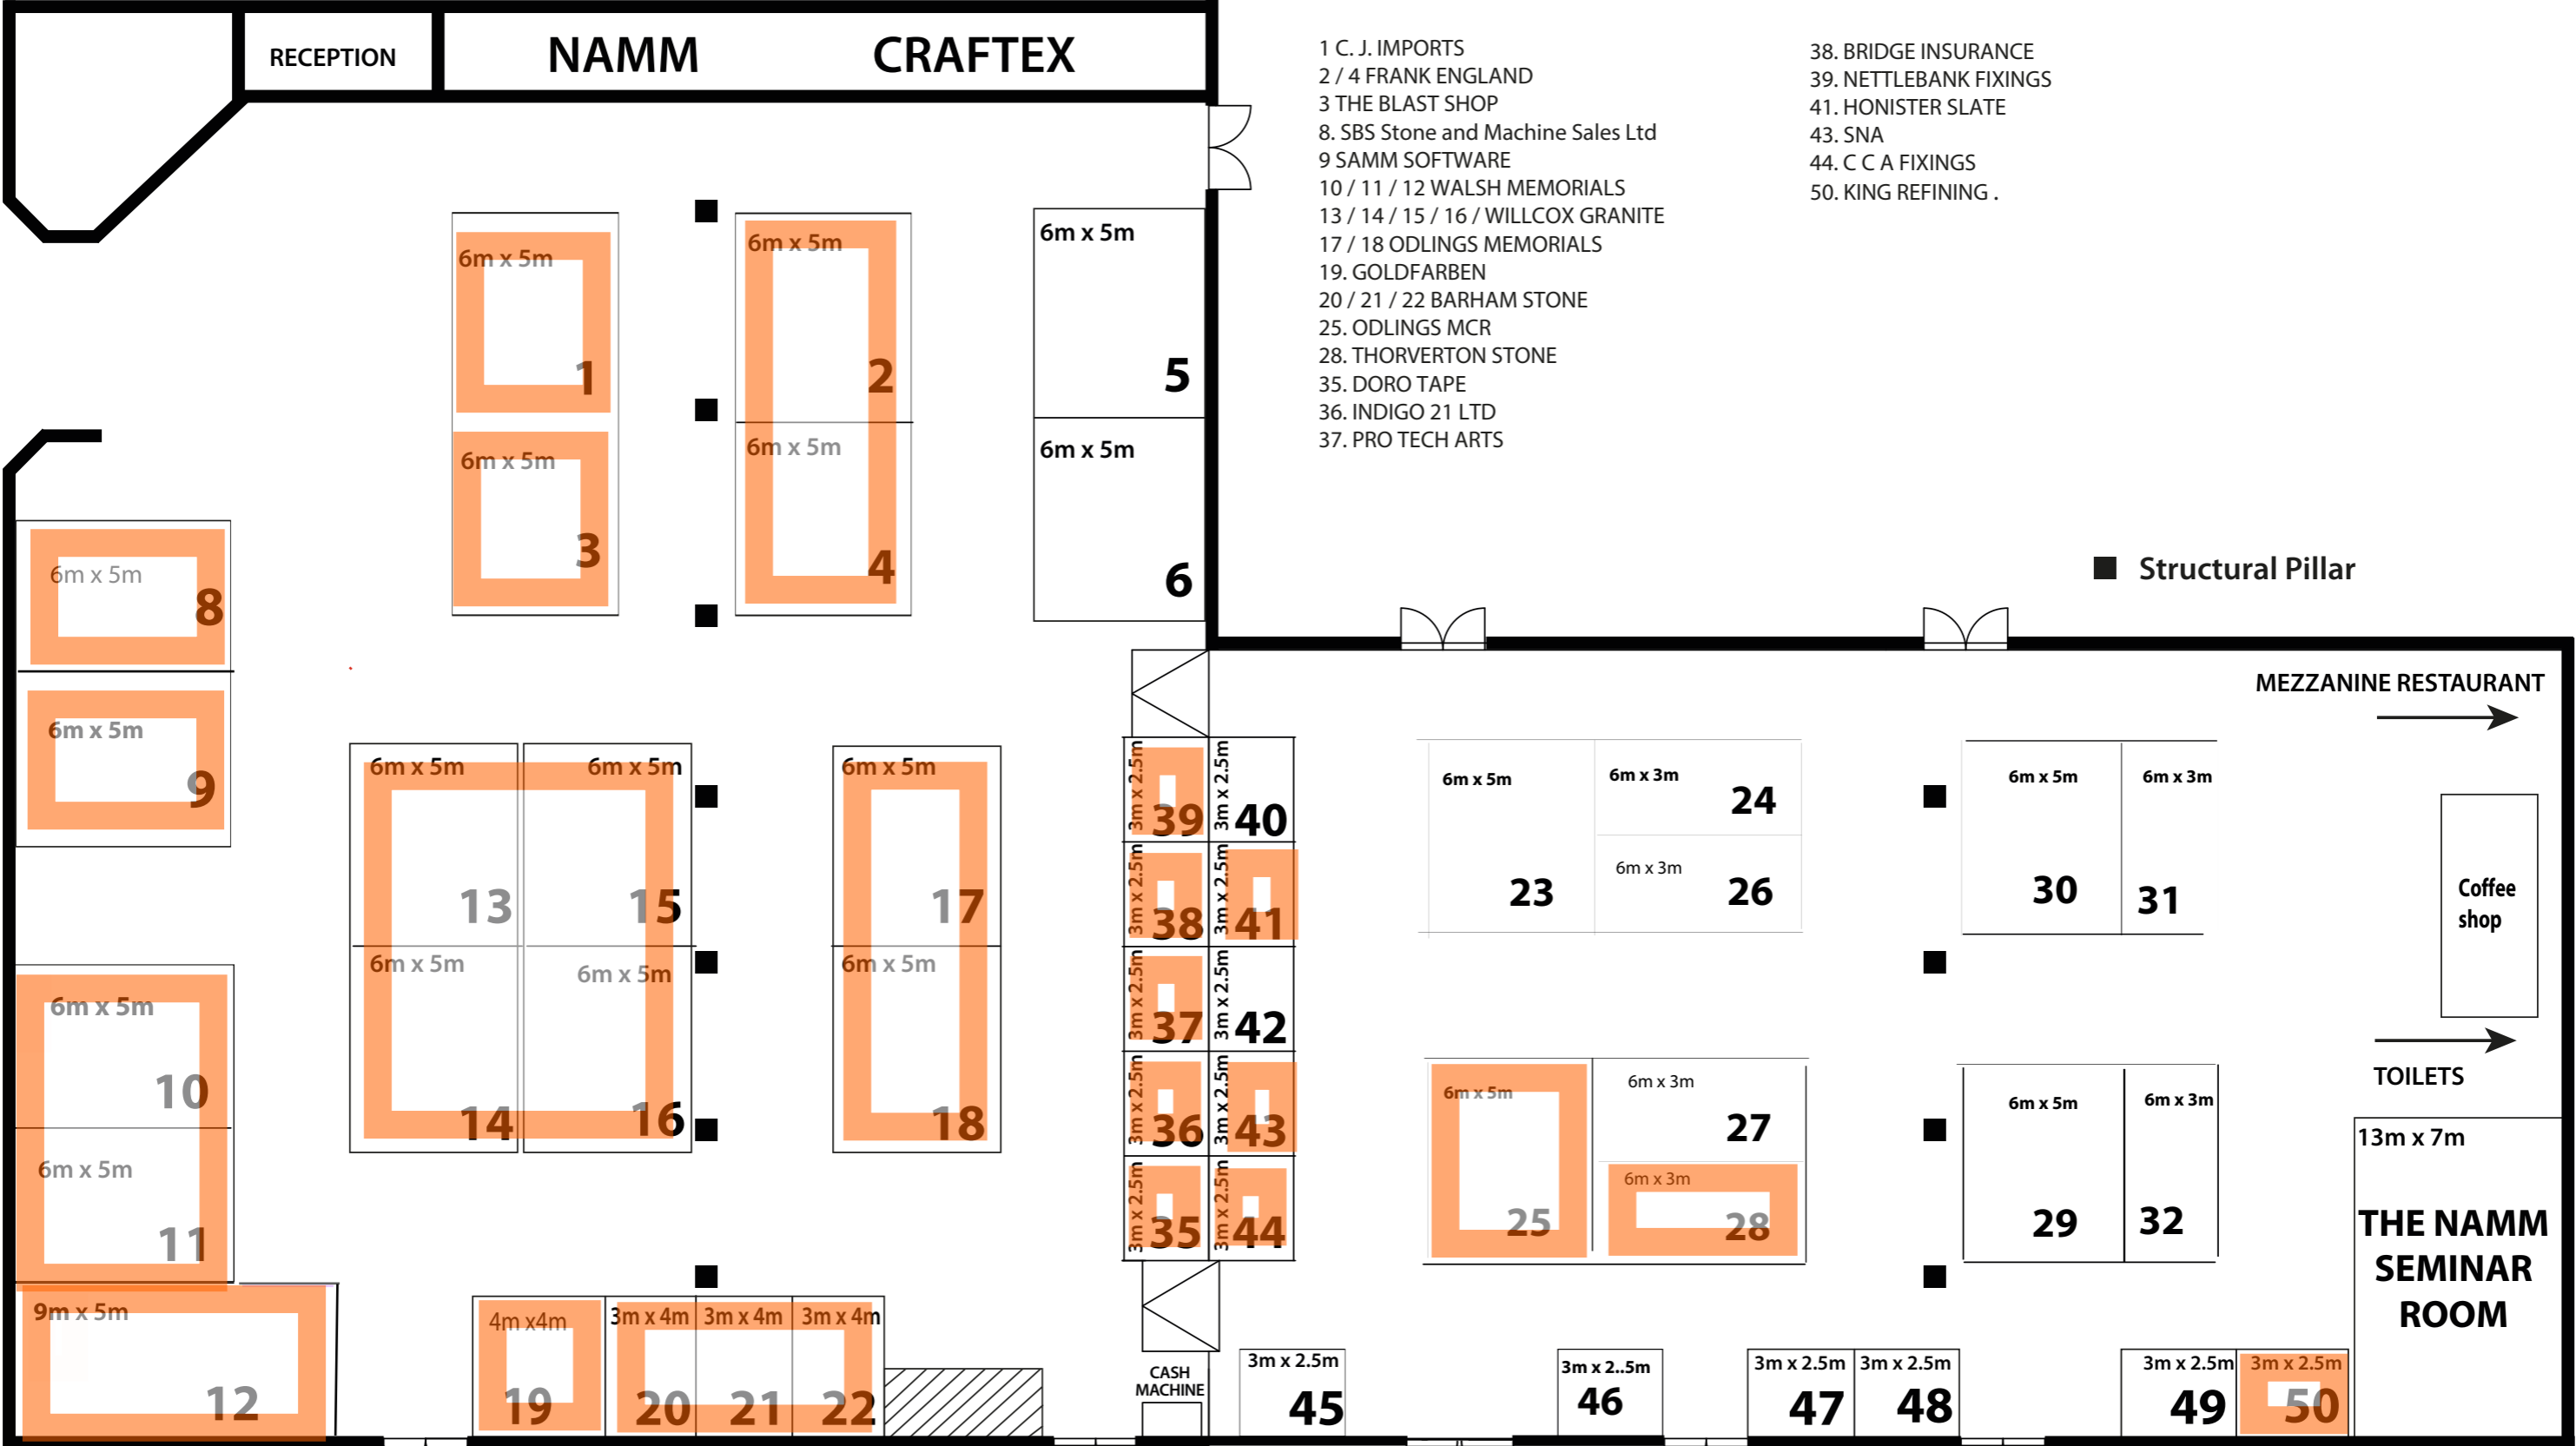

NAMM TRADEX25 Thursday 4th & Friday 5th September 2025

Warwickshire Event Centre CV31 1XN

Booked

Reserved

- 1 C. J. IMPORTS
- 2 / 4 FRANK ENGLAND
- 3 THE BLAST SHOP
8. SBS Stone and Machine Sales Ltd
- 9 SAMA SOFTWARE
- 10 / 11 / 12 WALSH MEMORIALS
- 13 / 14 / 15 / 16 / WILLCOX GRANITE
- 17 / 18 ODLINGS MEMORIALS
19. GOLDFARBEN
- 20 / 21 / 22 BARHAM STONE
25. ODLINGS MCR
28. THORVERTON STONE
35. DORO TAPE
36. INDIGO 21 LTD
37. PRO TECH ARTS

38. BRIDGE INSURANCE
39. NETTLEBANK FIXINGS
41. HONISTER SLATE
43. SNA
44. C C A FIXINGS
50. KING REFINING .

■ Structural Pillar

MEZZANINE RESTAURANT

Coffee shop

TOILETS

13m x 7m
THE NAMM SEMINAR ROOM

CASH MACHINE

FORKLIFT ACCESS

EXHIBITOR ENTRANCE

FORKLIFT ACCESS

PALLET TRUCK ACCESS

PALLET TRUCK ACCESS

EXHIBITOR VEHICLE UNLOADING AREA